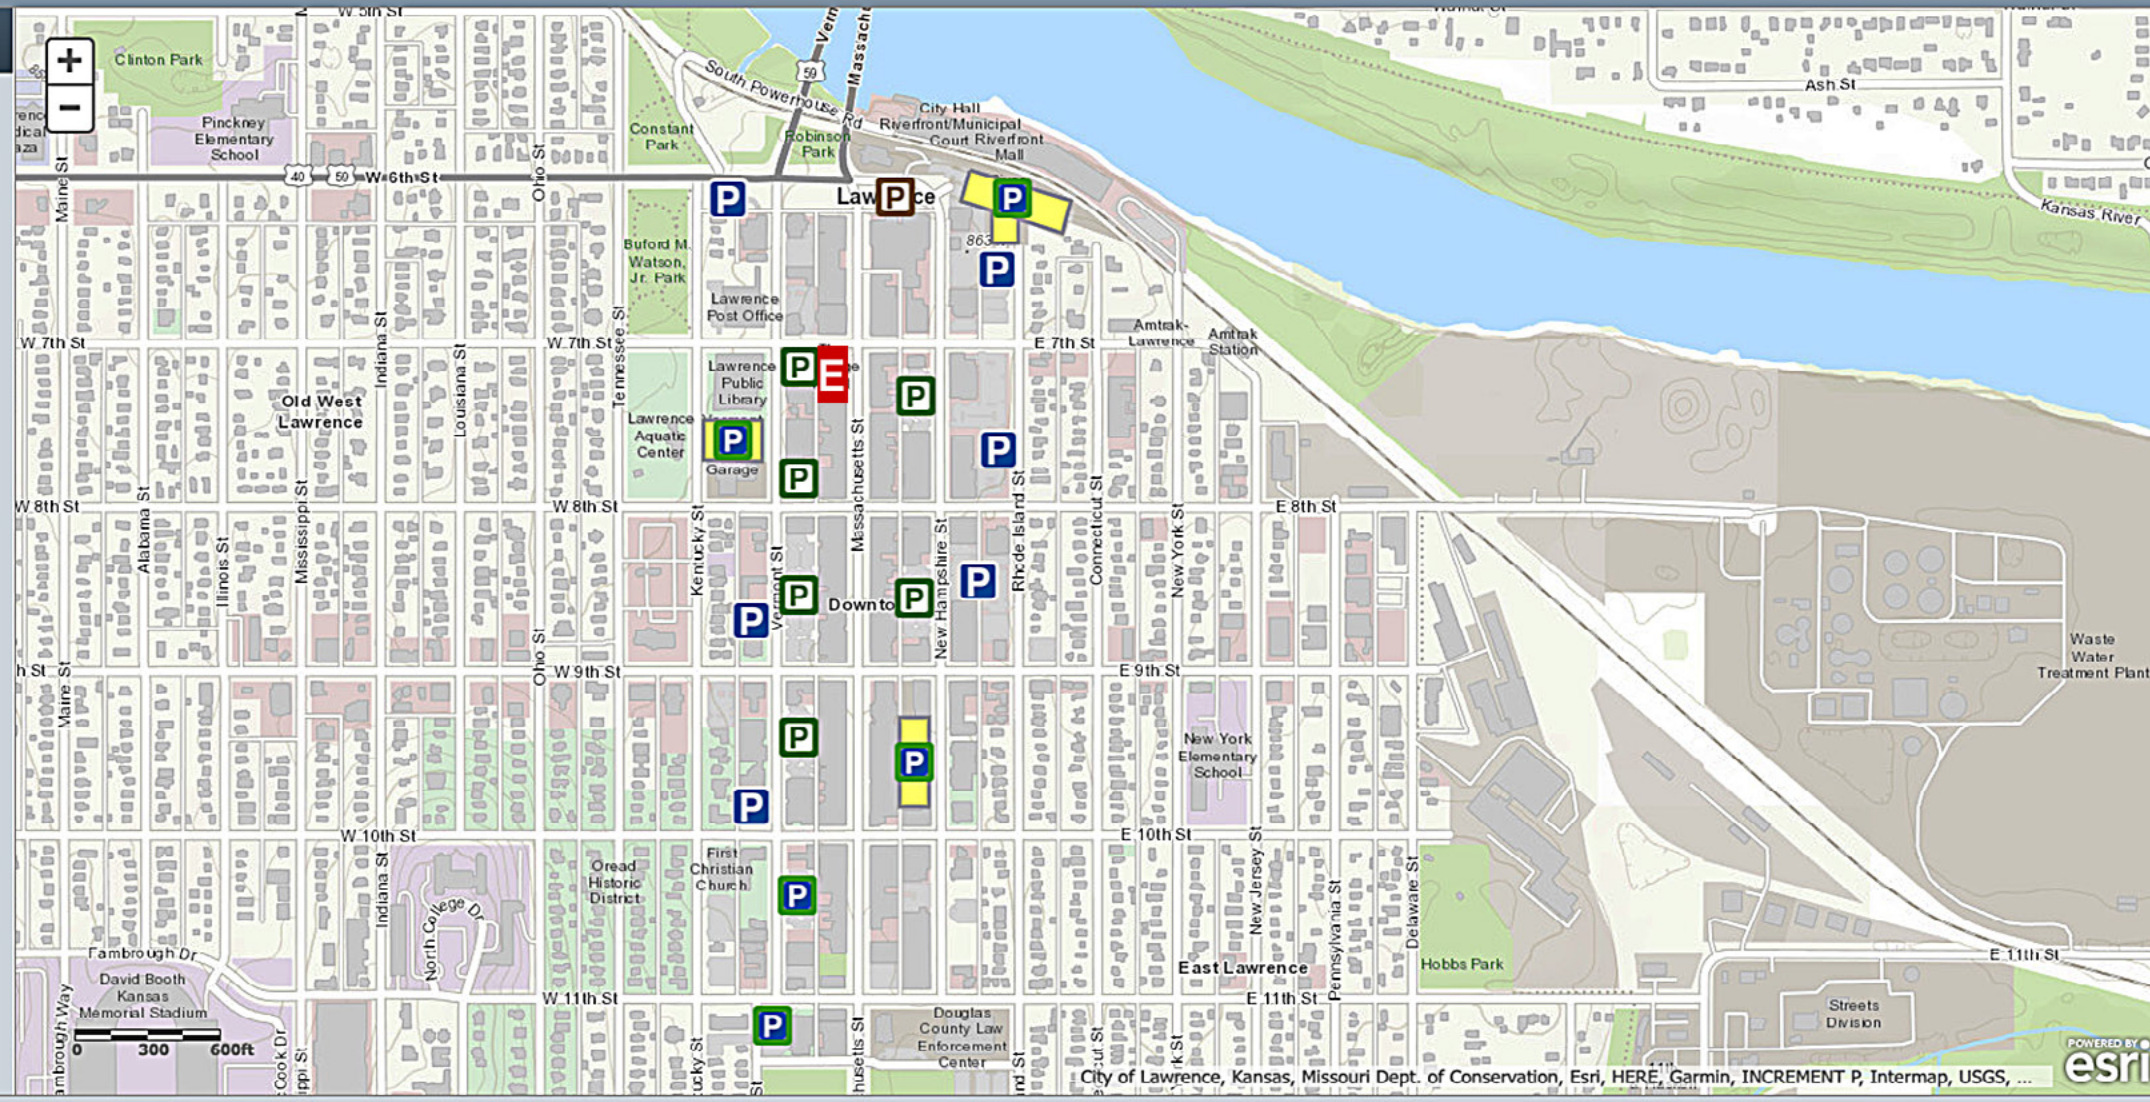

Downtown Parking, Lawrence, KS

Parking in Downtown Lawrence

Legend

Parking Lot

- 2 Hour Free & 10 Hour Meter/Pass Lot
- 10 Hour Parking
- 2 Hour Free Parking
- 2 Hour Metered Parking

Parking Garage

- Parking Garage
- Eldridge Hotel

701 Massachusetts Street
Lawrence, KS 66044
[785.749.5011](tel:785.749.5011) | eldridgehotle.com

Please see map for available parking in the area. For detailed information go to lawrenceks.org/parking
Meters, parking lots, and garages are monitored from 9:30 a.m. to 6:00 p.m., Monday through Saturday.

Parking is free after 6pm Monday through Saturday, and all day Sunday & holidays.